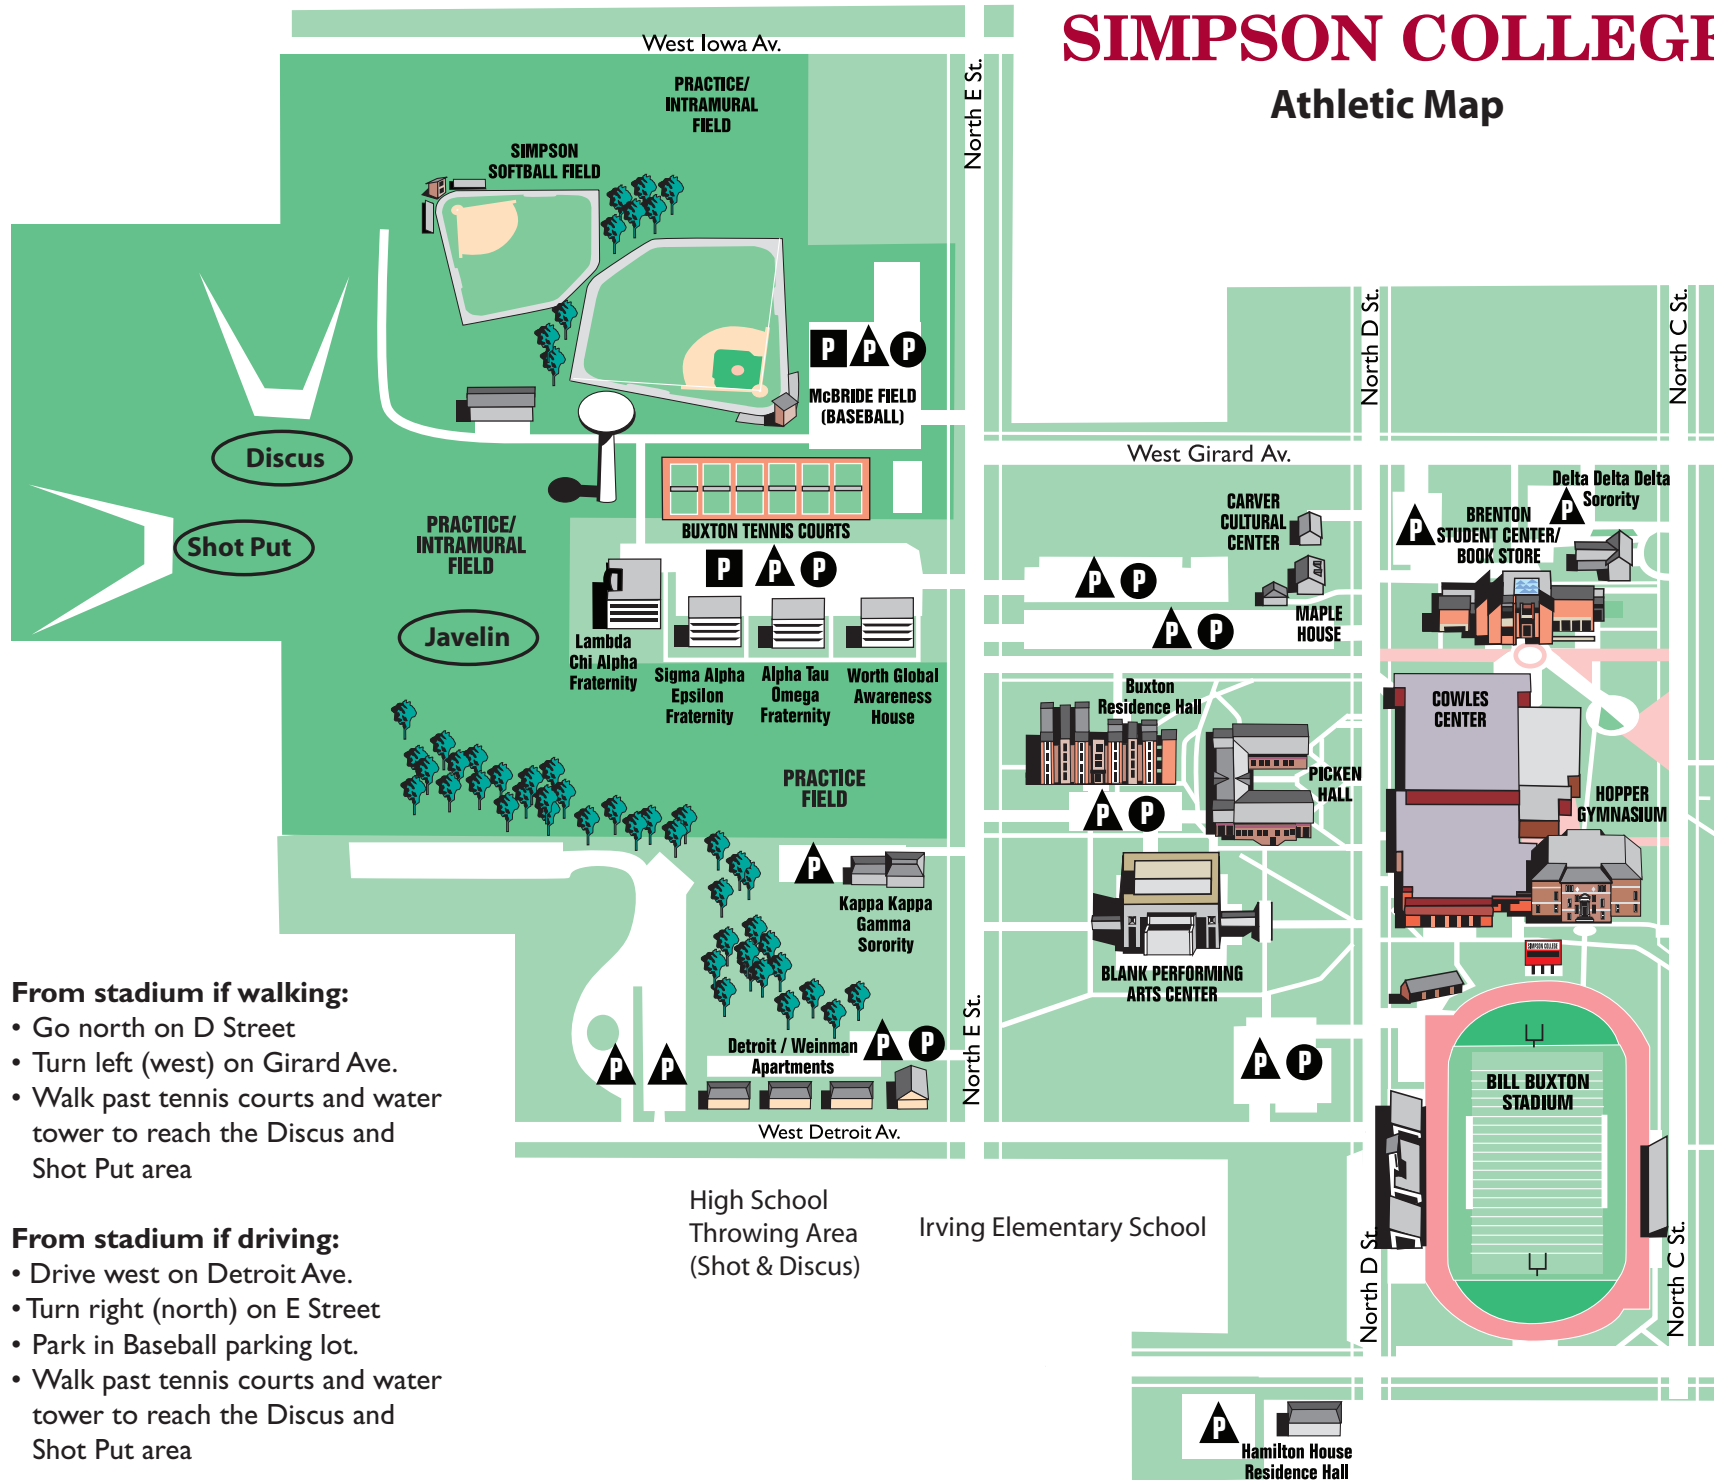

SIMPSON COLLEGE

Athletic Map

From stadium if walking:

- Go north on D Street
- Turn left (west) on Girard Ave.
- Walk past tennis courts and water tower to reach the Discus and Shot Put area

From stadium if driving:

- Drive west on Detroit Ave.
- Turn right (north) on E Street
- Park in Baseball parking lot.
- Walk past tennis courts and water tower to reach the Discus and Shot Put area